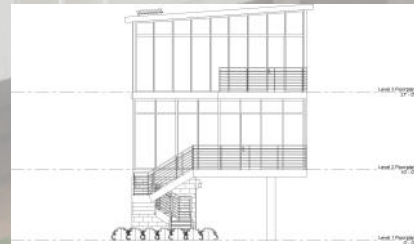

9TH WARD HOUSING

INFO:

- CREOLE TOWNHOME STYLE
- BALCONIES
- STAIRS SURROUND "COURTYARD" SHAFT
- NATURAL LIGHTING
- TRAPEZOIDAL FORMS
- OPEN AIR FEELING