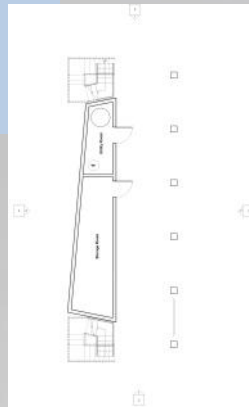

9TH WARD HOUSING

INFO:

- CREOLE TOWNHOME STYLE
- BALCONIES
- STAIRS SURROUND "COURTYARD" SHAFT
- NATURAL LIGHTING
- TRAPEZOIDAL FORMS
- OPEN AIR FEELING